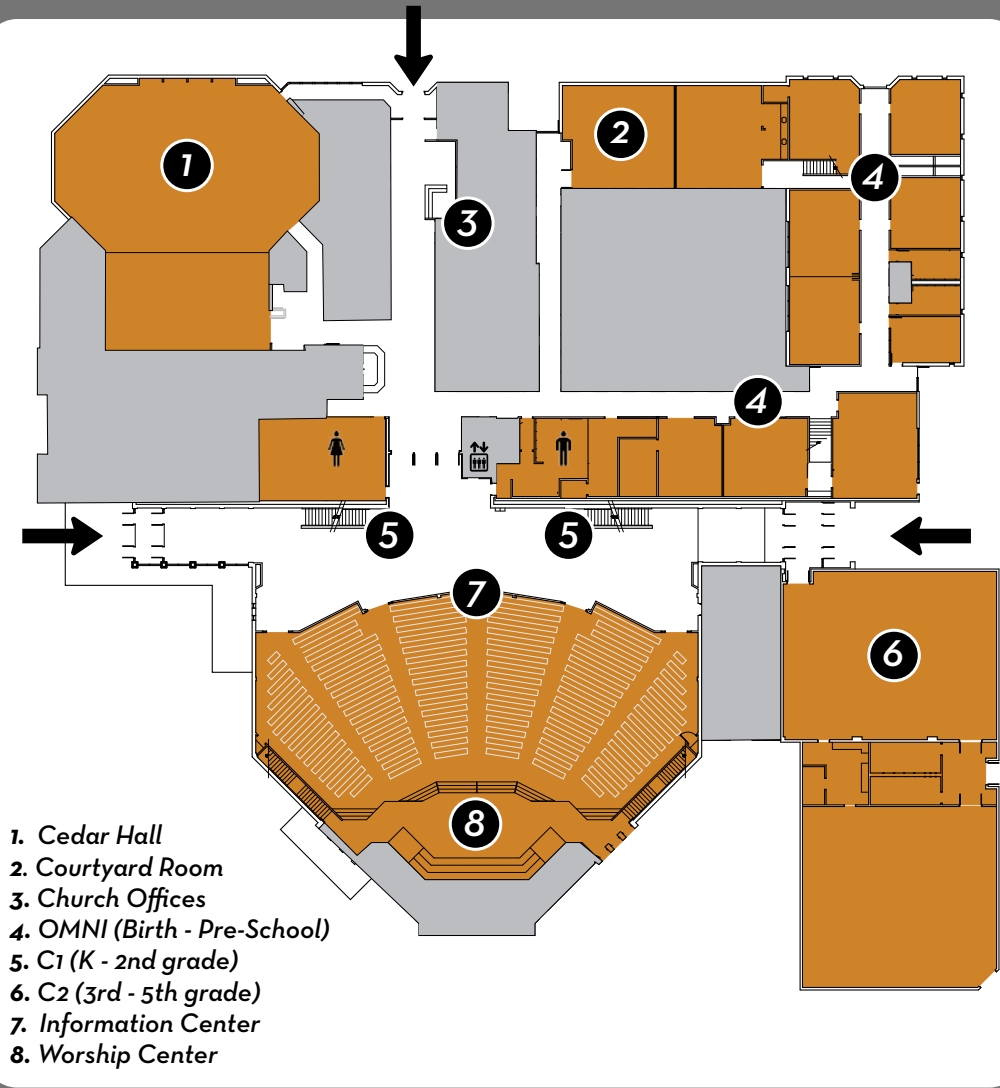

Gaines St NE

5th St NE

Hood St NE

Church St NE

SALEM ALLIANCE CHURCH

MAP

Broadway Street

Market Street

Gaines Street

Hood Street

Shipping Street

5th Street

Church Street